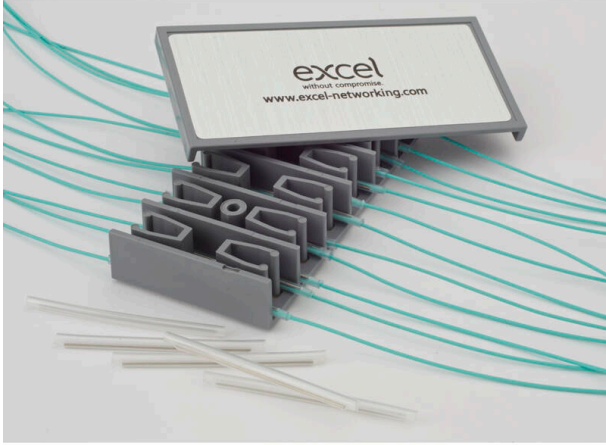

# Excel Enbeam 48 Way Splice Holder

Item Code: 200-396

- ✕ Dimensions: Width 87 mm x Depth 40 mm x Height 15 mm
- ✕ Intended for use with 2 mm x 45 mm splice protectors. (part number 200-397)
- ✕ Splice holder with Lid
- ✕ Holds up to 48 2 mm Splice Protectors
- ✕ Can be stacked
- ✕ Ideal for High Density installations
- ✕ CIBSE TM65 Embodied Carbon: 0.171 kg CO2e

## Product Overview

The Excel Fibre Splice Holde, is a high quality plastic housing with easy place / lift off lid. The unit is designed for up to 48no 2 mm Splice Protectors..

The unit can be used in any enclosure and has a self-adhesive fixing pad on the base, making it perfect for both horizontal and vertical fitting.

## Product Specifications

Feature	Values
Type of accessory/spare part	Splice Holder