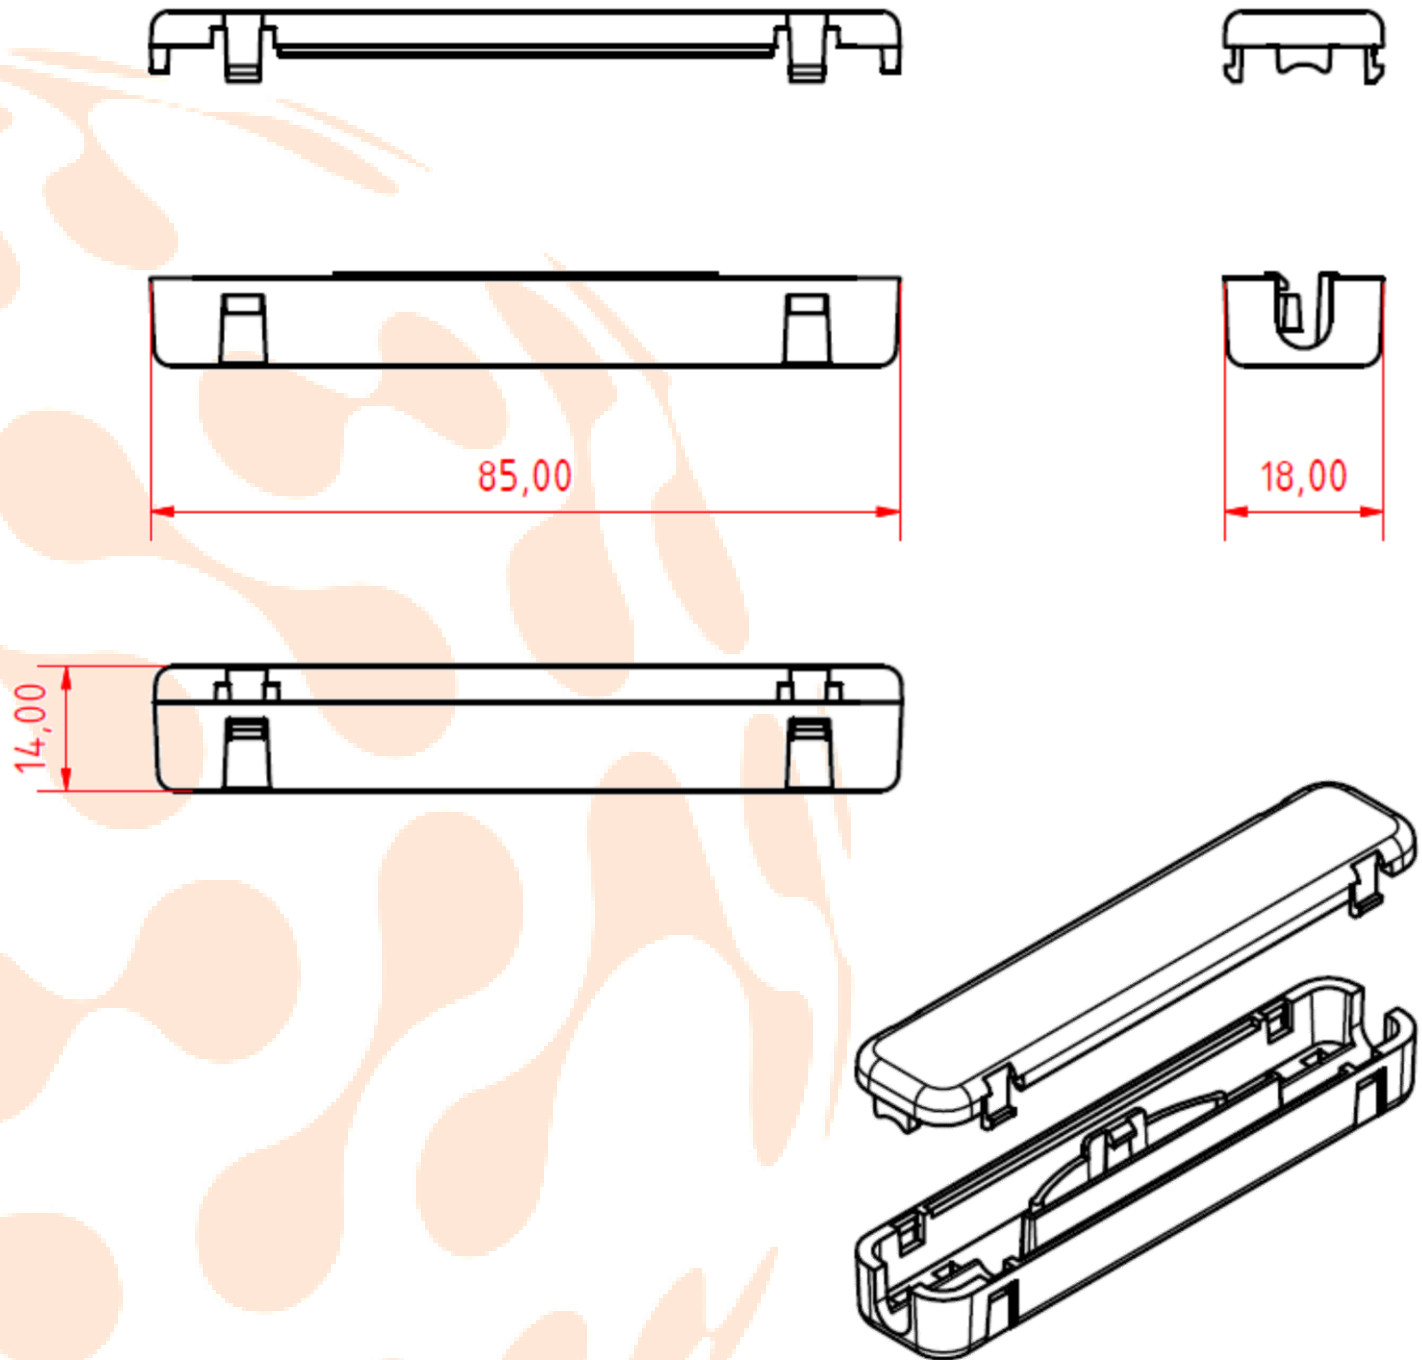

## TH-23 Fiber optic termination - connection box

TH-23 is a compact optical cable connection box for FTTH, FTTx networks. A perfect solution for repairing or connecting fiber optic cables and in plastic ducts, cable trays, outlets and other small spaces.

- Splice holder can hold up to 2 splice protectors or a mechanical fiber connector.
- Special holes for fixating the tube or the cable.
- Suitable for splice or mechanical connections
- Standart color: White
- On bigger quantities other options of colors are available
- Compact size: 85x18x14mm

## Drawings:

## Ordering information:

| Part number | Description                | Dimensions, mm (L x W x H) |    |    |
|-------------|----------------------------|----------------------------|----|----|
| TH-23       | Fiber optic connection box | 85                         | 18 | 14 |