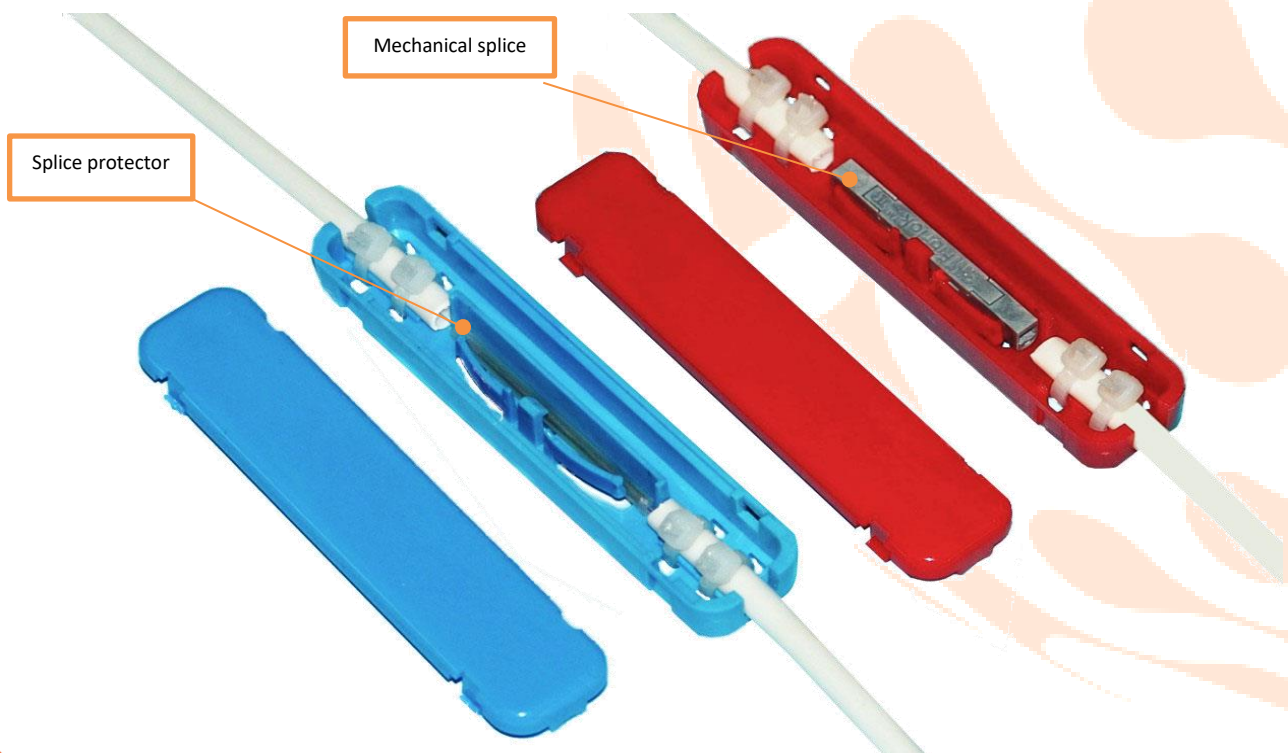

Example of installation: