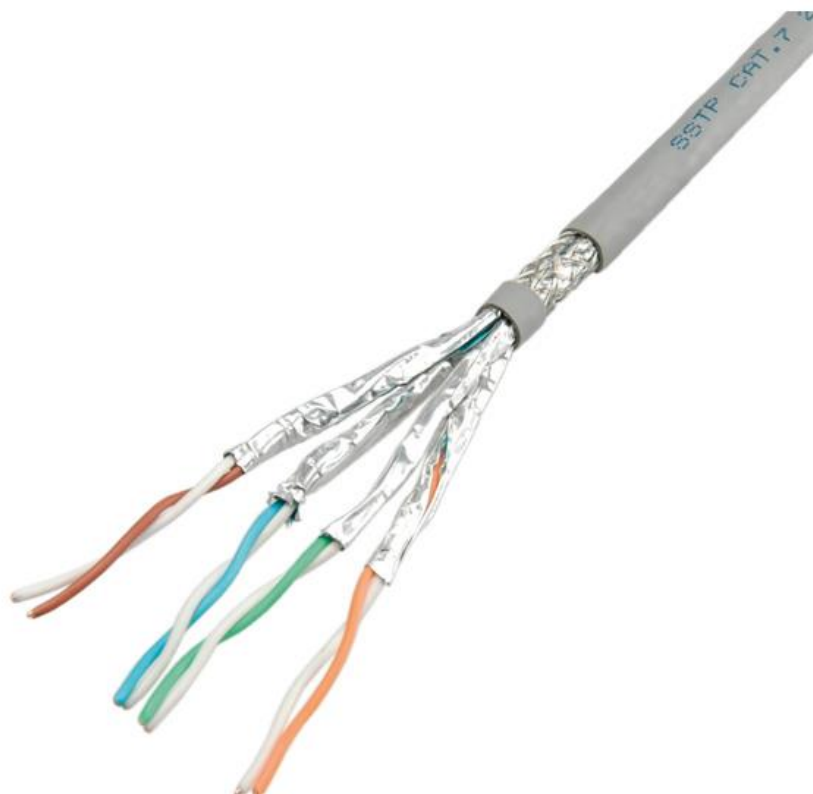

Datenblatt - Fiche technique - Data sheet

**21.15.0892**

ROLINE S/FTP-(PiMF-) Kabel Kat.6 / Class E Litze, 300m

ROLINE Câble S/FTP (PiMF) Cat. 6 / Classe E fils tressés, 300m

ROLINE Cat.6 S/FTP (PiMF) Cable, Stranded, AWG23, 300 m

SCALE 8/1

SCALE 1/2

SCALE 1/1

roline S/FTP PATCH CABLE 26AWG 4PR ISO/IEC11801 & EN50288 CAT.6 XXXXXX-X

**Specifications:**

1. Twisted pair wiring: T568B
2. Copper conductor : 26 AWG
3. XXXXXX-X : Batch Number
4. Print legend : grey color with blue printing
5. Jacket Material: PVC
6. Conductor OD :
  - Blue & White/Blue:  $1.03 \pm 0.01$
  - Green & White/Green:  $1.03 \pm 0.01$
  - Orange & White/ Orange:  $1.03 \pm 0.01$
  - Brown & White/ Brown:  $1.03 \pm 0.01$
7. Please add the meter printing etc. 0001、0002、0003.....9999 at the end of patch cord if they will be shipped as cable products (Please be noted the printing without "M")

<b>Item no.</b>	21.15.0892		
<b>Description</b>	ROLINE Cat. 6 S/FTP Lan Cable, stranded, 300m, grey		
"#": Matching DIM.	DRAWING	19. Au1. 2014	byz
"*": Important DIM.	CHECK	19. Au1. 2014	Jane
Others General DIM.	APPROVAL	19. Au1. 2014	Frank
		DATE	NAME
GENERAL TOLERANCE OF DIMENSIONS	SCALE	1/1 (A4)	UNIT mm
X.XXX ±0.005 X.XX ±0.05 X.X ±0.1		DRAWING NO.	
	DRAWING CLASSIFICATION		S SHEET 1 OF 1