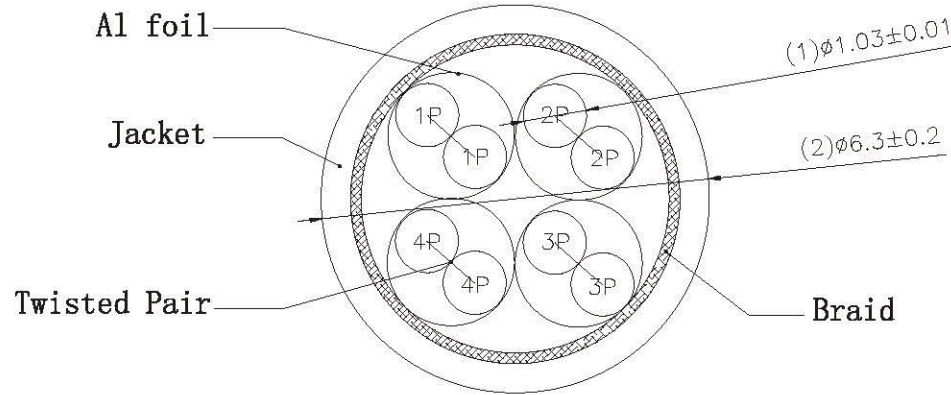

Datenblatt - Fiche technique - Data sheet

**21.15.0892**

ROLINE S/FTP-(PiMF-) Kabel Kat.6 / Class E Litze, 300m

ROLINE Câble S/FTP (PiMF) Cat. 6 / Classe E fils tressés, 300m

ROLINE Cat.6 S/FTP (PiMF) Cable, Stranded, AWG23, 300 m

SCALE 8/1

SCALE 1/2

SCALE 1/1

roline S/FTP PATCH CABLE 26AWG 4PR ISO/IEC11801 & EN50288 CAT.6 XXXXXX-X

**Specifications:**

1. Twisted pair wiring: T568B
2. Copper conductor : 26 AWG
3. XXXXXX-X : Batch Number
4. Print legend : grey color with blue printing
5. Jacket Material: PVC
6. Conductor OD :
  - Blue & White/Blue:  $1.03 \pm 0.01$
  - Green & White/Green:  $1.03 \pm 0.01$
  - Orange & White/ Orange:  $1.03 \pm 0.01$
  - Brown & White/ Brown:  $1.03 \pm 0.01$
7. Please add the meter printing etc. 0001、0002、0003.....9999 at the end of patch cord if they will be shipped as cable products (Please be noted the printing without "M")

<b>Item no.</b>	21.15.0892		
<b>Description</b>	ROLINE Cat. 6 S/FTP Lan Cable, stranded, 300m, grey		
"#": Matching DIM.	DRAWING	19. Au1. 2014	byz
"*": Important DIM.	CHECK	19. Au1. 2014	Jane
Others General DIM.	APPROVAL	19. Au1. 2014	Frank
		DATE	NAME
GENERAL TOLERANCE OF DIMENSIONS	SCALE	1/1 (A4)	UNIT mm
X.XXX ±0.005 X.XX ±0.05 X.X ±0.1		DRAWING NO.	
	DRAWING CLASSIFICATION		S SHEET 1 OF 1