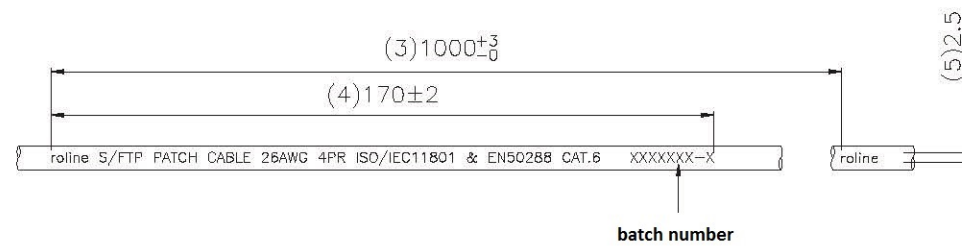

Datenblatt - Fiche technique - Data sheet

**21.15.0892**

ROLINE S/FTP-(PiMF-) Kabel Kat.6 / Class E Litze, 300m

ROLINE Câble S/FTP (PiMF) Cat. 6 / Classe E fils tressés, 300m

ROLINE Cat.6 S/FTP (PiMF) Cable, Stranded, AWG23, 300 m

SCALE 8/1

SCALE 1/2

SCALE 1/1

roline S/FTP PATCH CABLE 26AWG 4PR ISO/IEC11801 & EN50288 CAT.6 XXXXXX-X

**Specifications:**

1. Twisted pair wiring: T568B
2. Copper conductor : 26 AWG
3. XXXXXX-X : Batch Number
4. Print legend : grey color with blue printing
5. Jacket Material: PVC
6. Conductor OD :
  - Blue & White/Blue:  $1.03 \pm 0.01$
  - Green & White/Green:  $1.03 \pm 0.01$
  - Orange & White/ Orange:  $1.03 \pm 0.01$
  - Brown & White/ Brown:  $1.03 \pm 0.01$
7. Please add the meter printing etc. 0001、0002、0003.....9999 at the end of patch cord if they will be shipped as cable products (Please be noted the printing without "M")

<b>Item no.</b>	21.15.0892		
<b>Description</b>	ROLINE Cat. 6 S/FTP Lan Cable, stranded, 300m, grey		
"#": Matching DIM.	DRAWING	19. Au1. 2014	byz
"*": Important DIM.	CHECK	19. Au1. 2014	Jane
Others General DIM.	APPROVAL	19. Au1. 2014	Frank
		DATE	NAME
GENERAL TOLERANCE OF DIMENSIONS	SCALE	1/1 (A4)	UNIT mm
X.XXX ±0.005 X.XX ±0.05 X.X ±0.1		DRAWING NO.	
	DRAWING CLASSIFICATION		S SHEET 1 OF 1