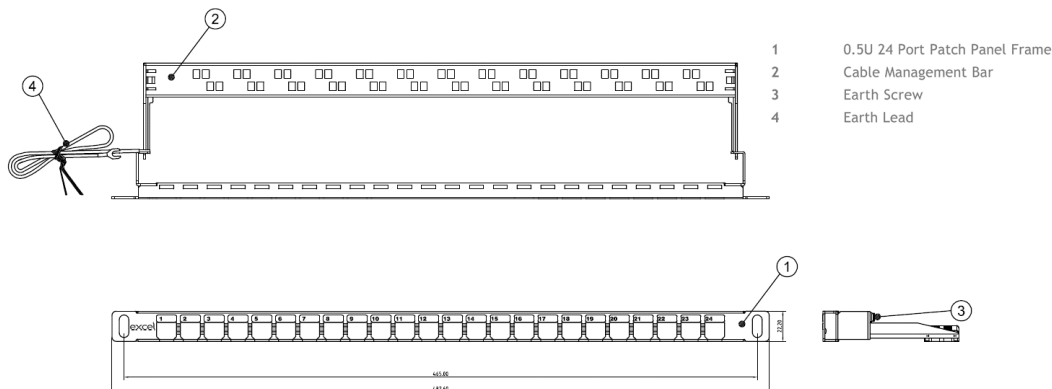

Product Overview

Excel keystone jack patch panel frames are available for mounting of the range of screened and unscreened Excel toolless keystone jacks.

A rear management tray with purposely designed cable tie positions, is supplied with each panel which is fitted without the need for any tools or fixings by simply snapping it into place.

Product Specifications

Feature	Values
Suitable for number of outlets / modules	24
Category	Keystone Jack dependent
Number of rack units (RU)	0.5
Colour	Chrome
Height	22 mm
Width	482.5 mm
Depth	96 mm

Excel Unloaded Keystone Patch Panel Frame - 24-port, 0.5U - Chrome

Item Code: 100-041

Product drawing

Standards

Applicable standard	Detail
EIA-310-D	Cabinets, Racks, Panels, and Associated Equipment
RoHS	Restriction of Hazardous Substances - Compliant

Part Number Table

Part Number	Description
100-041	Excel Unloaded Keystone Patch Panel Frame - 24-port, 0.5U - Chrome