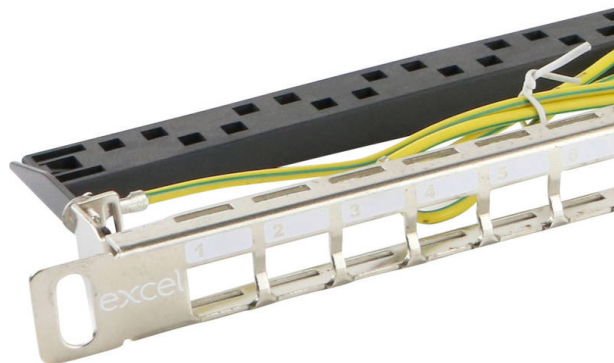

Excel Unloaded Keystone Patch Panel Frame - 24-port, 0.5U - Chrome

Item Code: 100-041

excel
without compromise.

✕ Earthing kit, cage nuts and mini cable ties included

✕ Fast fit rear cable management

✕ 25 Year system warranty

Product Overview

Excel keystone jack patch panel frames are available for mounting of the range of screened and unscreened Excel toolless keystone jacks.

A rear management tray with purposely designed cable tie positions, is supplied with each panel which is fitted without the need for any tools or fixings by simply snapping it into place.

Product Specifications

Feature	Values
Suitable for number of outlets / modules	24
Category	Keystone Jack dependent
Number of rack units (RU)	0.5
Colour	Chrome
Height	22 mm
Width	482.5 mm
Depth	96 mm

Excel Unloaded Keystone Patch Panel Frame - 24-port, 0.5U - Chrome

Item Code: 100-041

Product drawing

Standards

Applicable standard	Detail
EIA-310-D	Cabinets, Racks, Panels, and Associated Equipment
RoHS	Restriction of Hazardous Substances - Compliant

Part Number Table

Part Number	Description
100-041	Excel Unloaded Keystone Patch Panel Frame - 24-port, 0.5U - Chrome