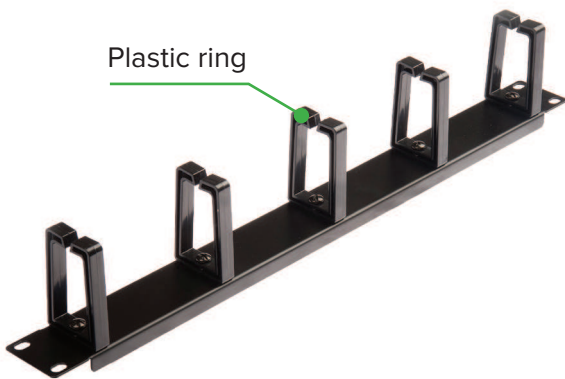

## 19" horizontal cable management bars

Part Number	Description
CMB-01	19" Cable manager with 5pcs steel rings. <ul style="list-style-type: none"> <li>• 5pcs steel rings</li> <li>• Ring diameter 45x45mm</li> </ul>

Part Number	Description
CMB-02	19" Cable manager with 5pcs plastic rings: <ul style="list-style-type: none"> <li>• 5pcs plastic rings</li> <li>• Ring diameter 45x70mm</li> <li>• Holes in the panel plate</li> </ul>

Part Number	Description
CMB-03	19" Cable manager with 5pcs plastic rings: <ul style="list-style-type: none"> <li>• 5pcs plastic rings</li> <li>• Ring diameter 45x70mm</li> </ul>

Part Number	Description
CMB-04	19" Cable manager with plastic duct and cover <ul style="list-style-type: none"> <li>• Covered plastic duct</li> <li>• Ring diameter 45x50mm</li> </ul>

Part Number	Description
CMB-05	19" Cable manager with 5pcs plastic rings: <ul style="list-style-type: none"> <li>• 5pcs plastic rings</li> <li>• Ring diameter 45x65mm</li> </ul>

Part Number	Description
RING-01L	Cable management ring, left side, Grey (RAL7035)*
RING-01R	Cable management ring, right side, Grey (RAL7035)*