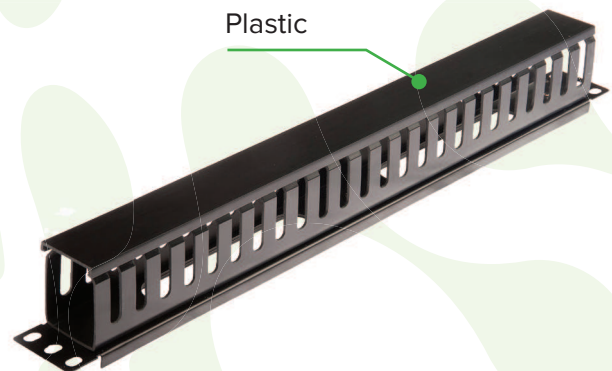

## 19" horizontal cable management bars

Part Number	Description
CMB-01	19" Cable manager with 5pcs steel rings. <ul style="list-style-type: none"> <li>• 5pcs steel rings</li> <li>• Ring diameter 45x45mm</li> </ul>

Part Number	Description
CMB-02	19" Cable manager with 5pcs plastic rings: <ul style="list-style-type: none"> <li>• 5pcs plastic rings</li> <li>• Ring diameter 45x70mm</li> <li>• Holes in the panel plate</li> </ul>

Part Number	Description
CMB-03	19" Cable manager with 5pcs plastic rings: <ul style="list-style-type: none"> <li>• 5pcs plastic rings</li> <li>• Ring diameter 45x70mm</li> </ul>

Part Number	Description
CMB-04	19" Cable manager with plastic duct and cover <ul style="list-style-type: none"> <li>• Covered plastic duct</li> <li>• Ring diameter 45x50mm</li> </ul>

Part Number	Description
CMB-05	19" Cable manager with 5pcs plastic rings: <ul style="list-style-type: none"> <li>• 5pcs plastic rings</li> <li>• Ring diameter 45x65mm</li> </ul>

Part Number	Description
RING-01L	Cable management ring, left side, Grey (RAL7035)*
RING-01R	Cable management ring, right side, Grey (RAL7035)*