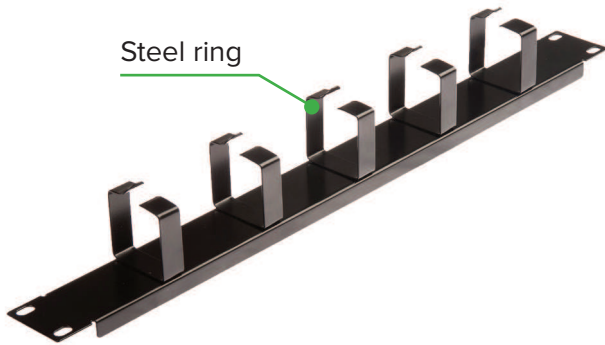

## 19" horizontal cable management bars

Part Number	Description
CMB-01	19" Cable manager with 5pcs steel rings. <ul style="list-style-type: none"> <li>• 5pcs steel rings</li> <li>• Ring diameter 45x45mm</li> </ul>

Part Number	Description
CMB-02	19" Cable manager with 5pcs plastic rings: <ul style="list-style-type: none"> <li>• 5pcs plastic rings</li> <li>• Ring diameter 45x70mm</li> <li>• Holes in the panel plate</li> </ul>

Part Number	Description
CMB-03	19" Cable manager with 5pcs plastic rings: <ul style="list-style-type: none"> <li>• 5pcs plastic rings</li> <li>• Ring diameter 45x70mm</li> </ul>

Part Number	Description
CMB-04	19" Cable manager with plastic duct and cover <ul style="list-style-type: none"> <li>• Covered plastic duct</li> <li>• Ring diameter 45x50mm</li> </ul>

Part Number	Description
CMB-05	19" Cable manager with 5pcs plastic rings: <ul style="list-style-type: none"> <li>• 5pcs plastic rings</li> <li>• Ring diameter 45x65mm</li> </ul>

Part Number	Description
RING-01L	Cable management ring, left side, Grey (RAL7035)*
RING-01R	Cable management ring, right side, Grey (RAL7035)*